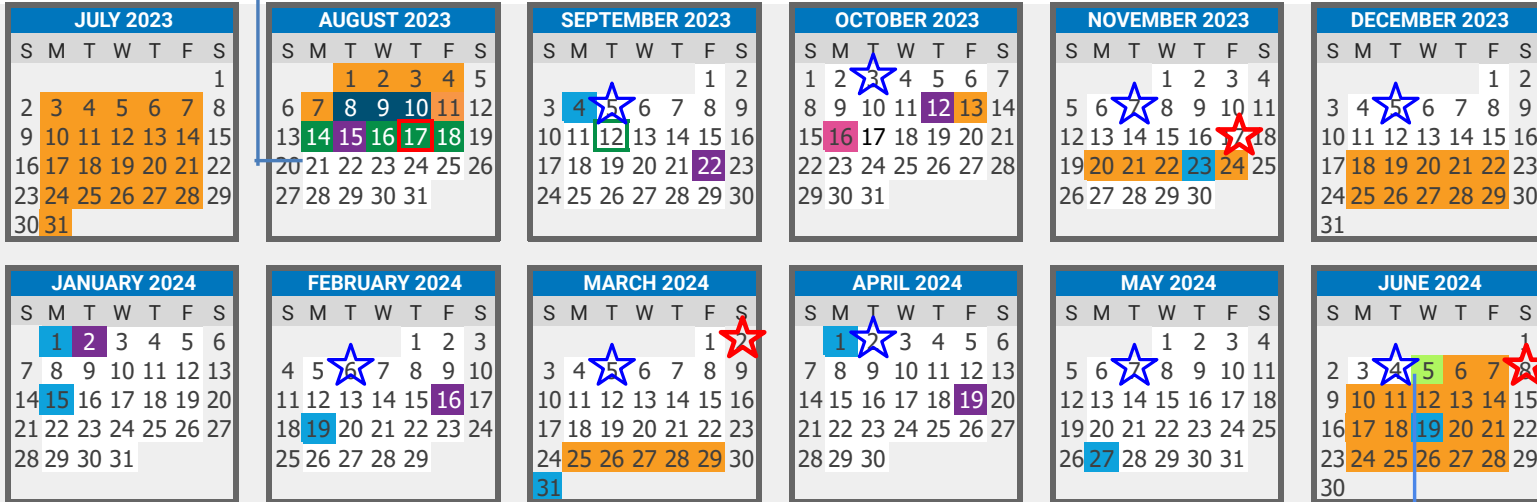

FIRST DAY OF SCHOOL

Bryant-Webster 2023-24 School Year Calendar

PROFESSIONAL LEARNING DAY

August 15, September 22, October 12, January 2, February 16, April 19

PLANNING DAY

August 14- August 18

FAMILY CONFERENCE DAY

October 16

LAST DAY OF SCHOOL (Students are released at 12 pm)

Students are released early on June 5; half-day planning day

TRIMESTER ENDS FOLLOWED BY REPORT CARDS

November 18, March 2 and June 8

EARLY RELEASE DAY AT 1 PM - 1st Tuesday of each month

September 5, October 3, November 7, December 5, February 6, March 5, April 2, May 7 and June 4. ECE Schedule is different, see below.

NO SCHOOL FOR ECE STUDENTS

October 3, December 5, February 6, April 2 and May 7

FULL DAY FOR ECE STUDENTS

September 5, November 7, March 5 and June 4

ONLINE REGISTRATION

August 1 - August 31

IN-PERSON REGISTRATION

August 8 - August 10 from 8am-3pm

VACATION/NO CLASSES

HOLIDAY/NO CLASSES